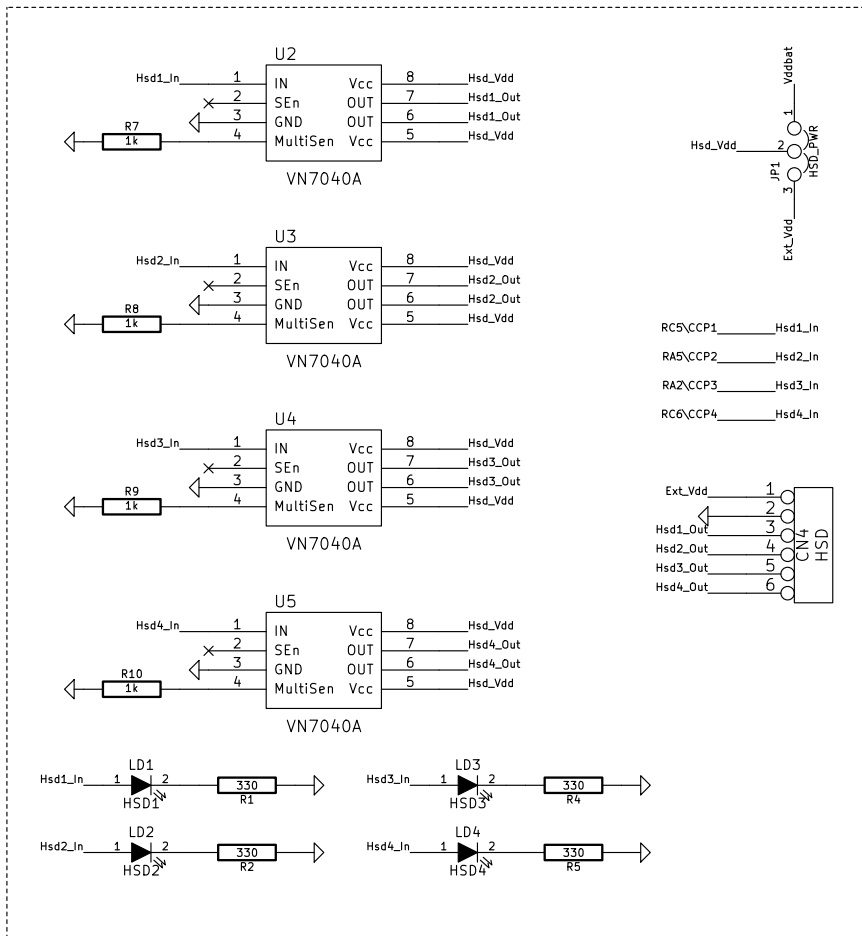

MICROCONTROLLER

HSD OUTPUTS

DIP-SWITCHES

APP CONNECTORS