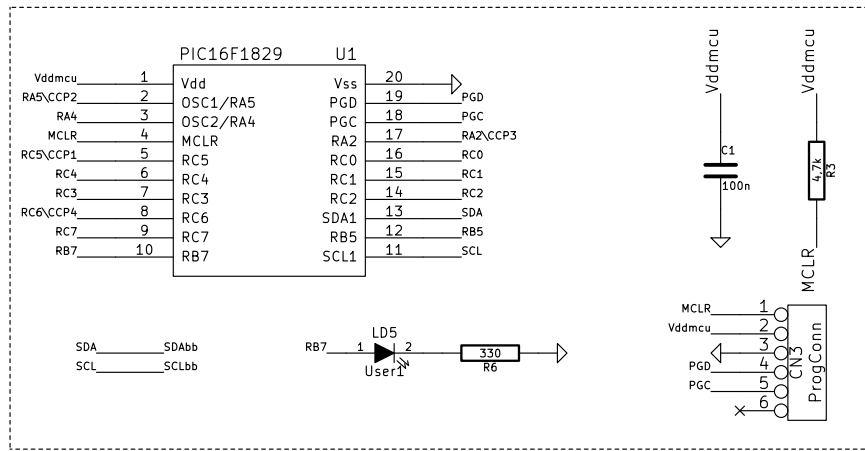

MICROCONTROLLER

HSD OUTPUTS

DIP-SWITCHES

APP CONNECTORS