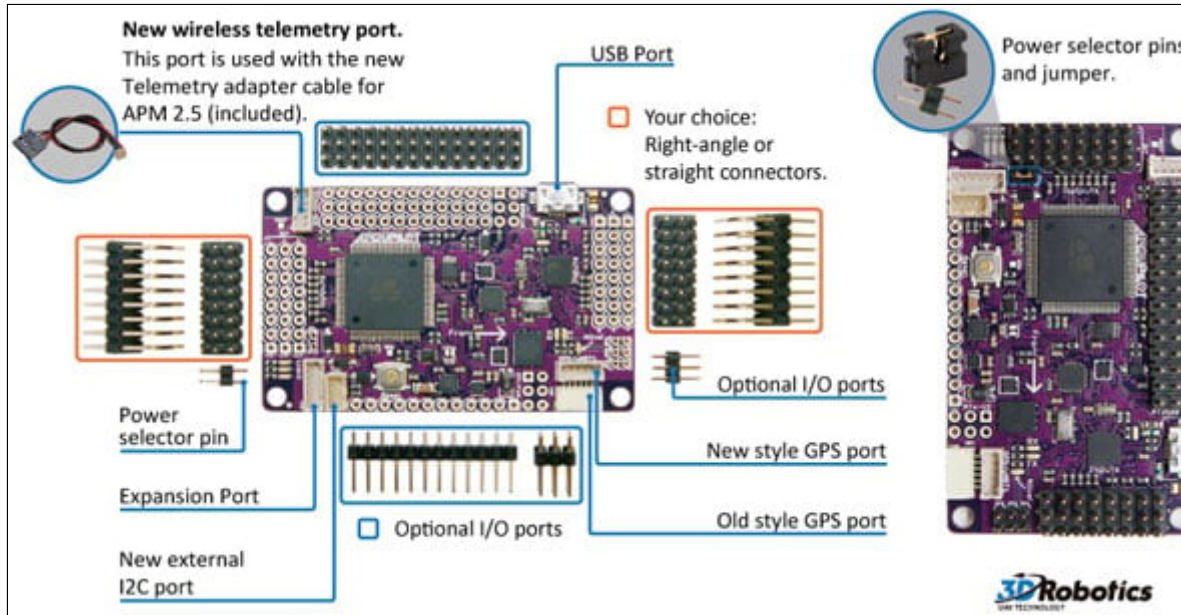

Ardupilot Mega V2.5 completo e montato

Prezzo: 264.75 €

Tasse: 58.25 €

Prezzo totale (con tasse): 323.00 €

Ardupilot Mega V2.5 completo e montato

Alcune schermate del software "Mission Planner"

The screenshot shows the ArduPilot web interface with a map view. A yellow flight path is shown on a satellite map, starting from a "Home" point and passing through five numbered waypoints (1-5). The top navigation bar is the same as in the previous screenshot. The bottom right panel shows the "Waypoints" table and the "Action" panel.

Waypoints

WP	Radius	Loiter Radius	Default Alt	Hold default Alt	Verify Height	Command	Delta	Hit Rad	Yaw Ang	Lat	Long	Alt	Delete	Up	Down
1	2	5	100	<input checked="" type="checkbox"/>	<input type="checkbox"/>	WAYPOINT	0	0	0	40.1312555	-105.1109326	100	X	⬆️	⬆️
2	2	5	100	<input checked="" type="checkbox"/>	<input type="checkbox"/>	WAYPOINT	0	0	0	40.1314442	-105.1090014	100	X	⬆️	⬆️
3	2	5	100	<input checked="" type="checkbox"/>	<input type="checkbox"/>	WAYPOINT	0	0	0	40.1309684	-105.1076925	100	X	⬆️	⬆️
4	2	5	100	<input checked="" type="checkbox"/>	<input type="checkbox"/>	WAYPOINT	0	0	0	40.1297133	-105.1081109	100	X	⬆️	⬆️
5	2	5	100	<input checked="" type="checkbox"/>	<input type="checkbox"/>	WAYPOINT	0	0	0	40.1294180	-105.1104605	100	X	⬆️	⬆️

Dimensioni della scheda