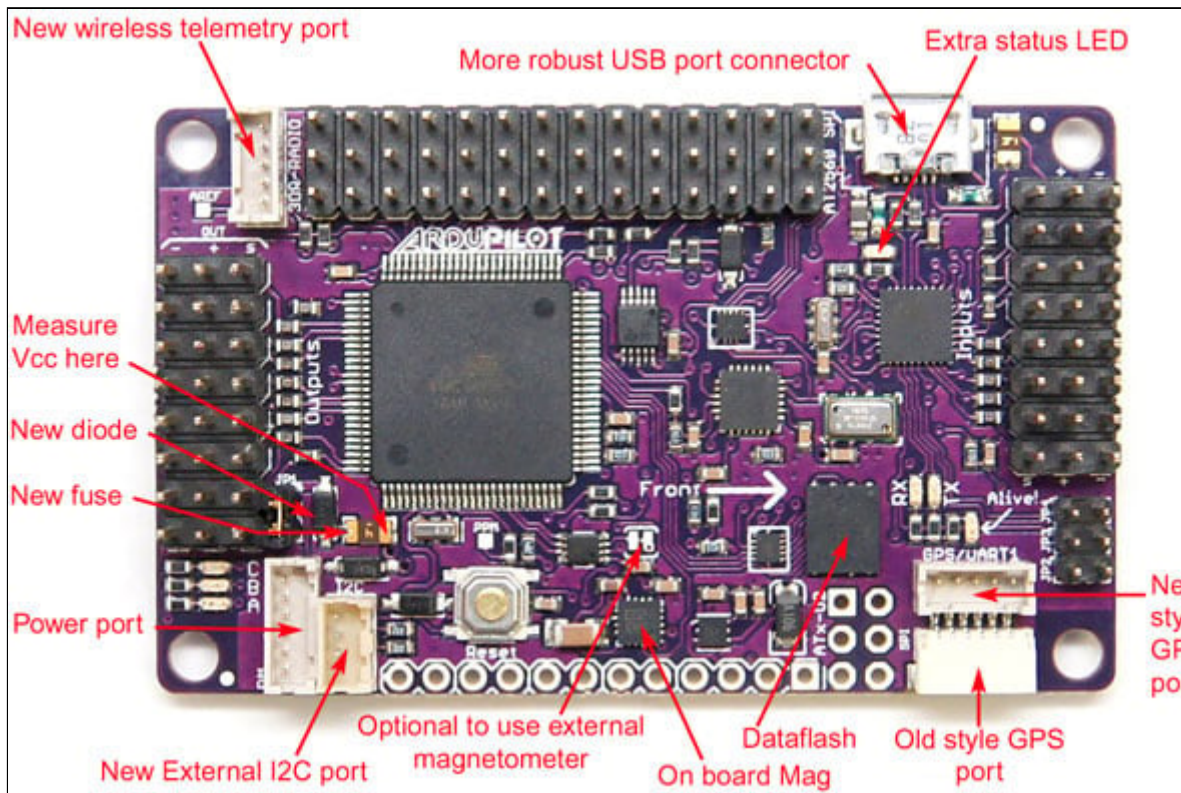

Ardupilot Mega V2.5 completo e montato

Prezzo: 264.75 €

Tasse: 58.25 €

Prezzo totale (con tasse): 323.00 €

Ardupilot Mega V2.5 completo e montato

Alcune schermate del software "Mission Planner"

The screenshot shows the ArduPilot web interface with a map view. A yellow flight path is shown on a satellite map, starting from a "Home" point and passing through five numbered waypoints (1-5). The top navigation bar is the same as in the previous screenshot. The bottom right panel shows the "Waypoints" table and the "Action" panel.

Waypoints

WP	Radius	Loiter Radius	Default Alt	Hold default Alt	Verify Height	Command	Delta	Hit Rad	Yaw Ang	Lat	Long	Alt	Delete	Up	Down
1	2	5	100	<input checked="" type="checkbox"/>	<input type="checkbox"/>	WAYPOINT	0	0	0	40.1312555	-105.1109326	100	X	⬆️	⬆️
2	2	5	100	<input checked="" type="checkbox"/>	<input type="checkbox"/>	WAYPOINT	0	0	0	40.1314442	-105.1090014	100	X	⬆️	⬆️
3	2	5	100	<input checked="" type="checkbox"/>	<input type="checkbox"/>	WAYPOINT	0	0	0	40.1309684	-105.1076925	100	X	⬆️	⬆️
4	2	5	100	<input checked="" type="checkbox"/>	<input type="checkbox"/>	WAYPOINT	0	0	0	40.1297133	-105.1081109	100	X	⬆️	⬆️
5	2	5	100	<input checked="" type="checkbox"/>	<input type="checkbox"/>	WAYPOINT	0	0	0	40.1294180	-105.1104605	100	X	⬆️	⬆️

Dimensioni della scheda